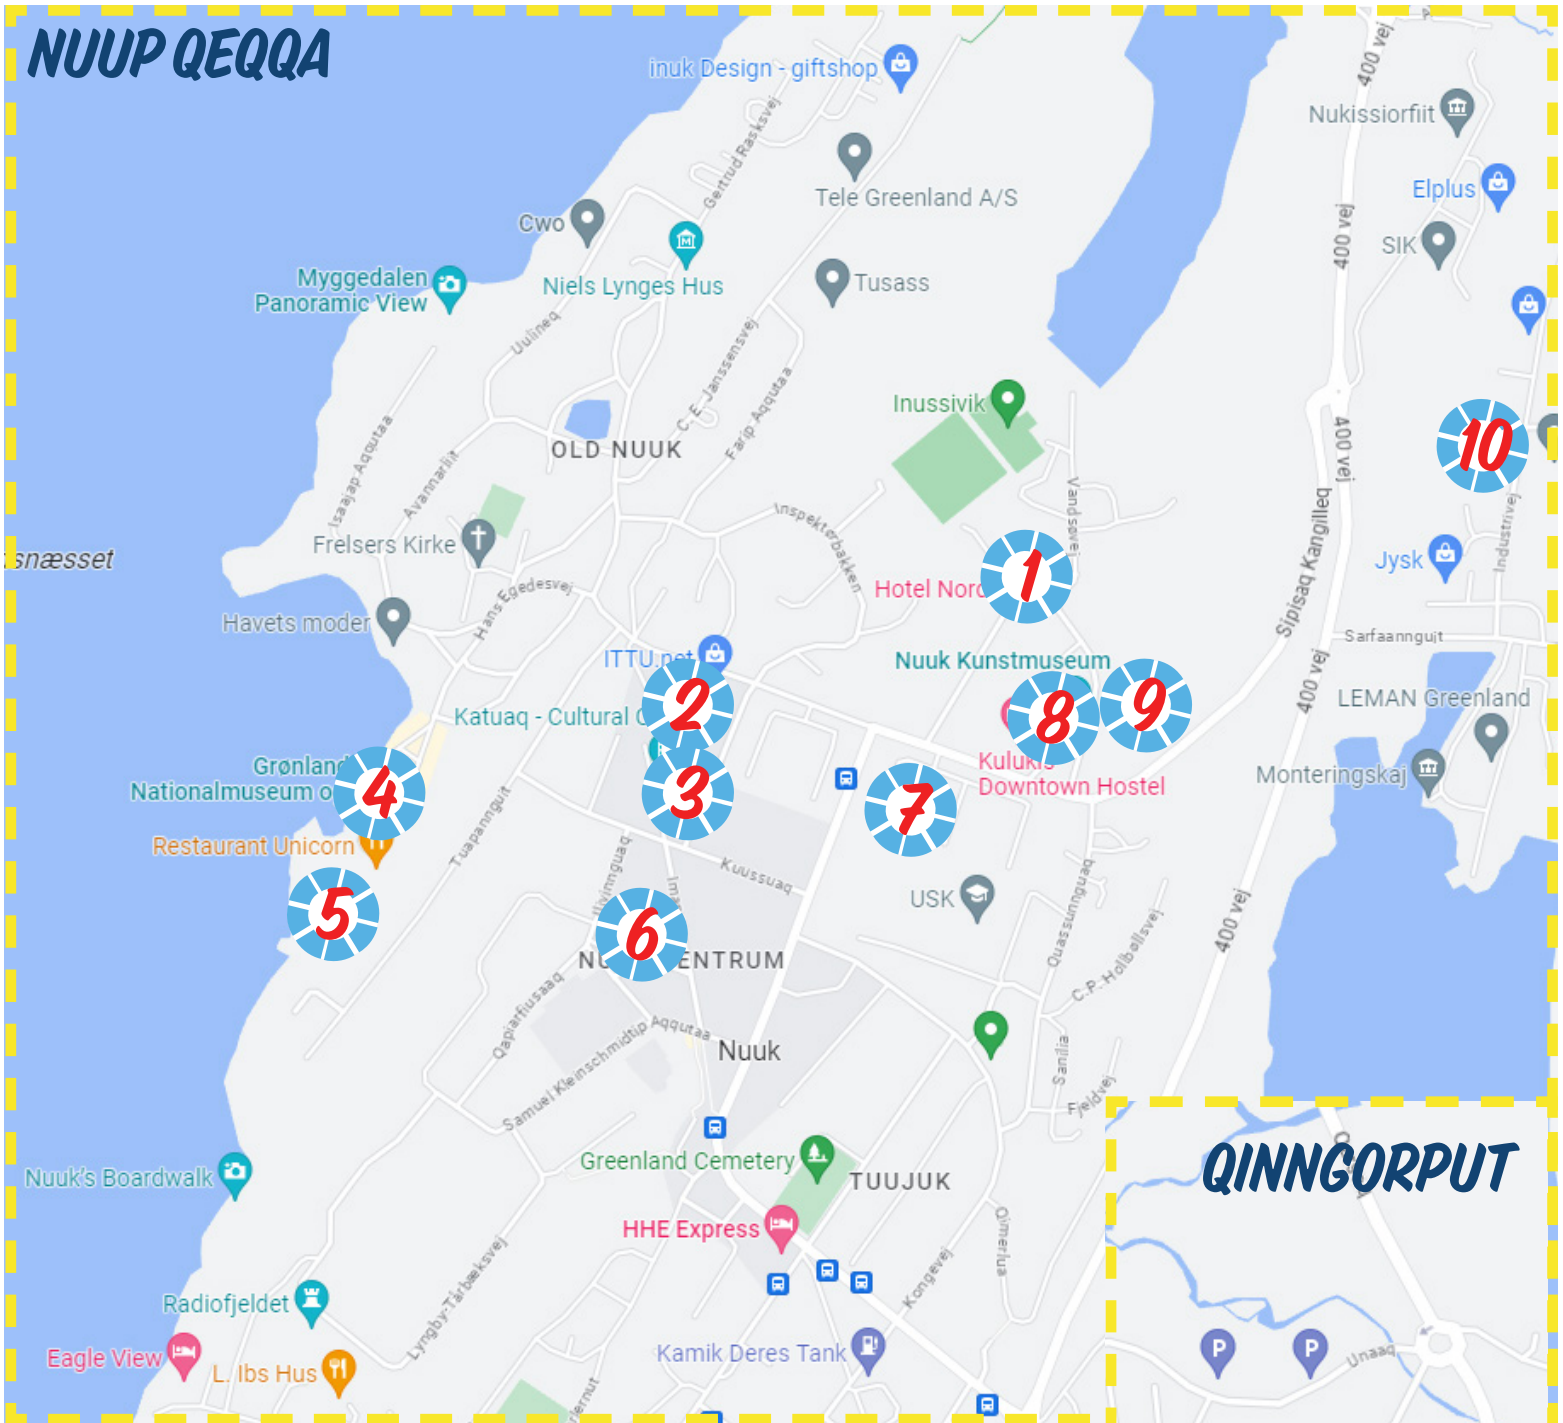

NUUP QEQQQA

- 1: NUUF
- 2: NUUK CENTER
- 3: KATUAQ
- 4: GREENLAND NATIONAL MUSEUM
- 5: NUUK LOCAL MUSEUM
- 6: THE NATIONAL LIBRARY

- 7: BLOK 2-9
- 8: NUUK ART MUSEUM
- 9: NUQI DANCE
- 10: THE NATIONAL THEATRE
- 11: BRUGSENI QINNGORPUT